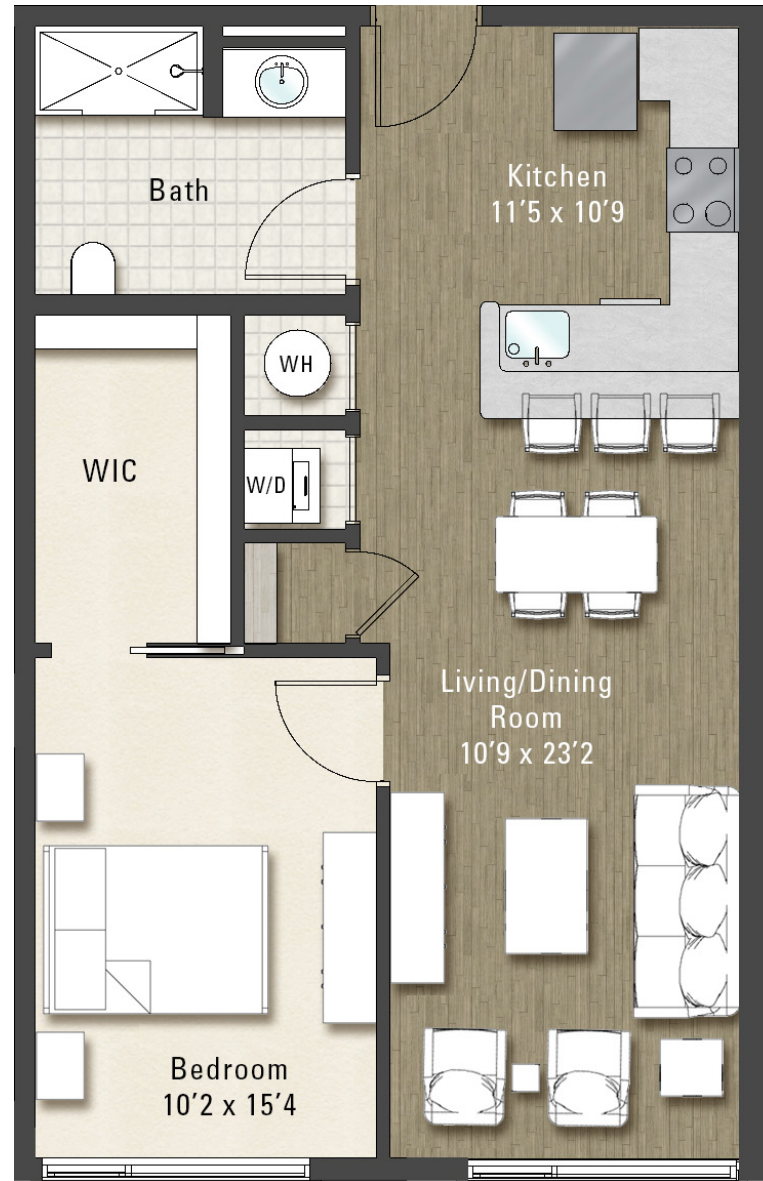

# STRATUS ON HUDSON

## B4

ONE BED | ONE BATH  
755 SQ. FT.

5th-8th Floors

Map not to scale

Come home to vacation.  
Resort-style luxury residences from GDC.

[GDCRENTALS.COM](http://GDCRENTALS.COM)

All photos, renderings, floor plans, maps, and images used herein are artists' conceptions; dimensions, square footages and features herein are not to scale and are for illustrative purposes.